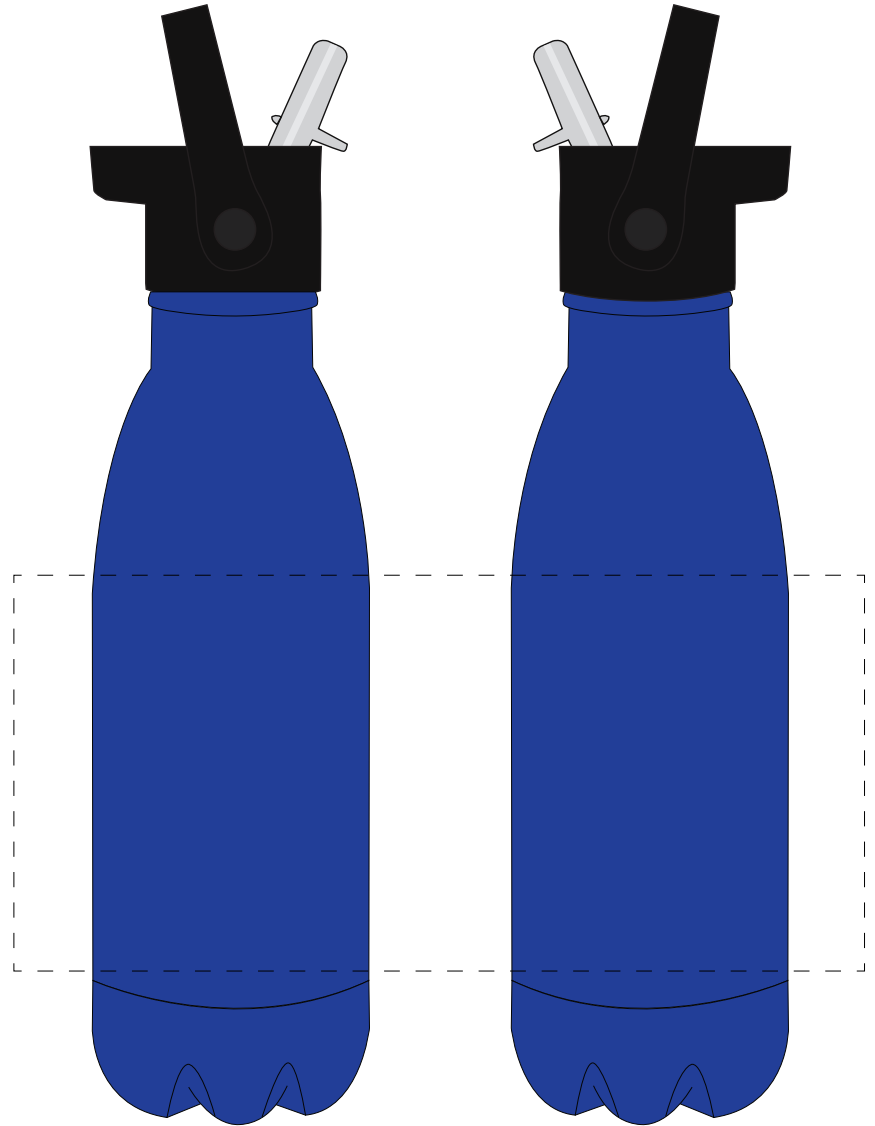

Your Ref:
Our Ref:

Quantity:
Version: 1

Product Code: MG0337
Product Colour: ROYAL BLUE

PRINTING CONCERNS:**PRODUCT INFO: LOGO MAY NOT LINE UP TO SIPPER**

- Logos will be directly opposite
- Logos will NOT be directly opposite

We stock this item in the following colours

**PANTONE REFERENCE(S)**

 Full Colour Printing

Product Image for visualisation
- colours may vary

ARTWORK SCALE 50%

The dashed line is to demonstrate print area and will not appear on your printed item